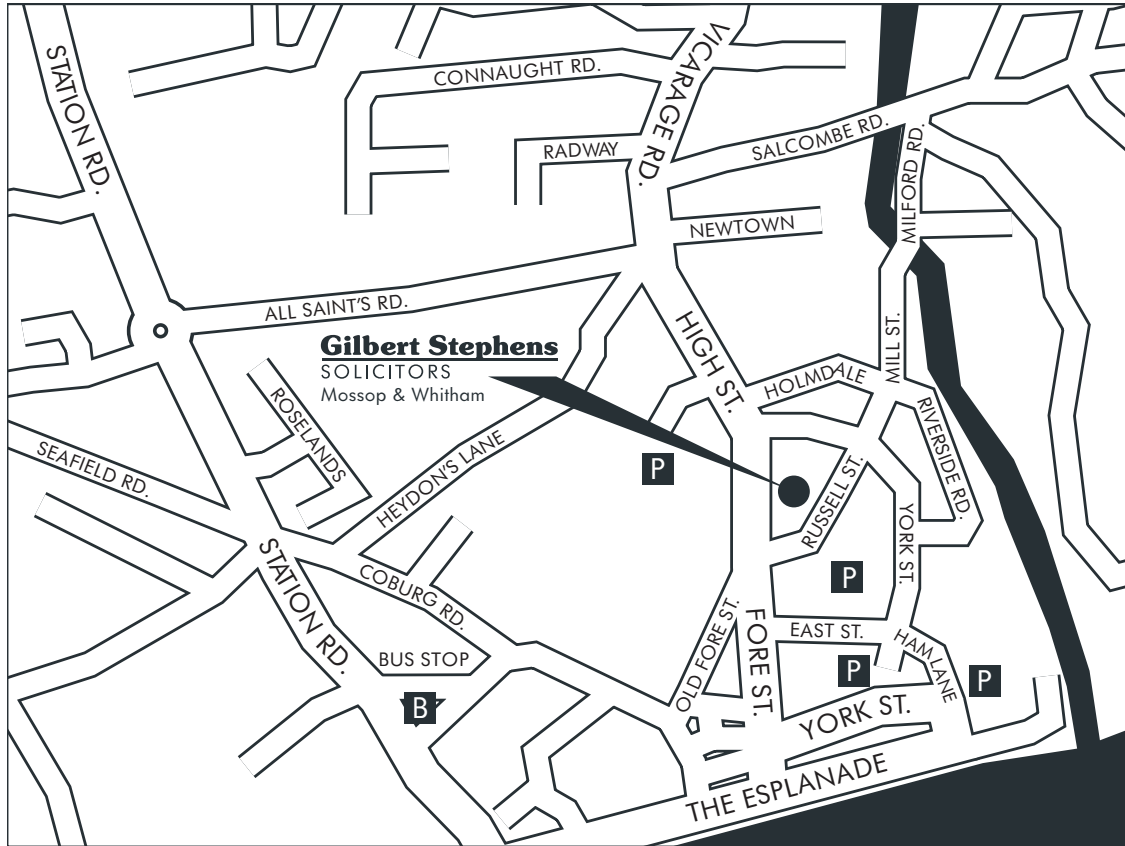

How To Find Us

The Mossop & Whitham offices are in the centre of Sidmouth with limited on street parking right outside. You can download a print friendly PDF for precise directions.

Parking

Limited parking is available outside of our offices. There are pay and display car parks between the offices and the sea front. These are shown on the map.

By Bus

Bus services from Exeter, Exmouth and Honiton stop at the triangle. This is marked on the map and is only a few minutes walk from our offices.

By Train

The nearest train stations to Sidmouth are at Exmouth, Honiton and Exeter - these are approximately 8, 13 and 16 miles respectively from the office.