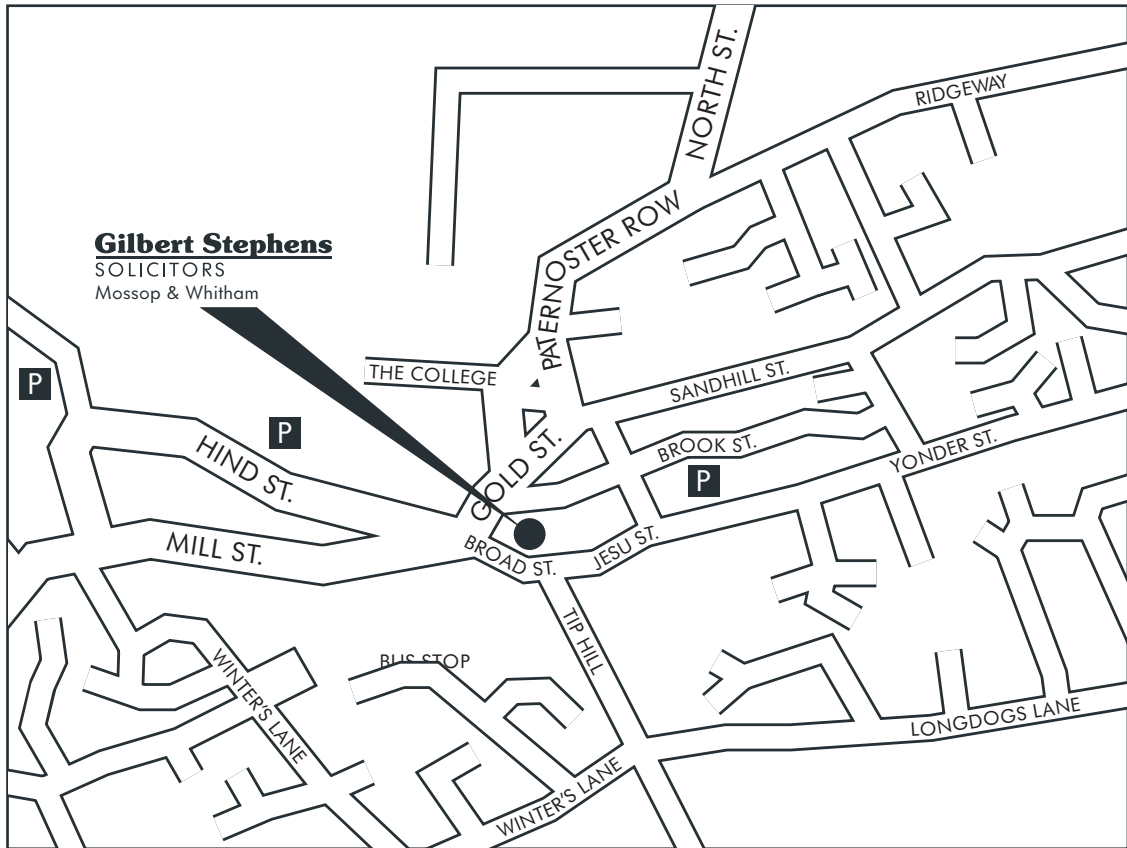

How To Find Us

The Mossop & Whitham offices are in the centre of Ottery St Mary. There is limited on street parking in several areas around the town centre. You can download a print friendly PDF for precise directions.?

Parking

Pay and display car parks are located in Hind Street and Brook Street and these are shown on the map.

By Bus

Bus services from Exeter, Honiton and Sidmouth all stop in the town square which is in the vicinity of the office.

By Train

The nearest train stations to Ottery St Mary are at Fenton, Honiton and Exeter - these are 3, 5 and 13 miles respectively from the office.