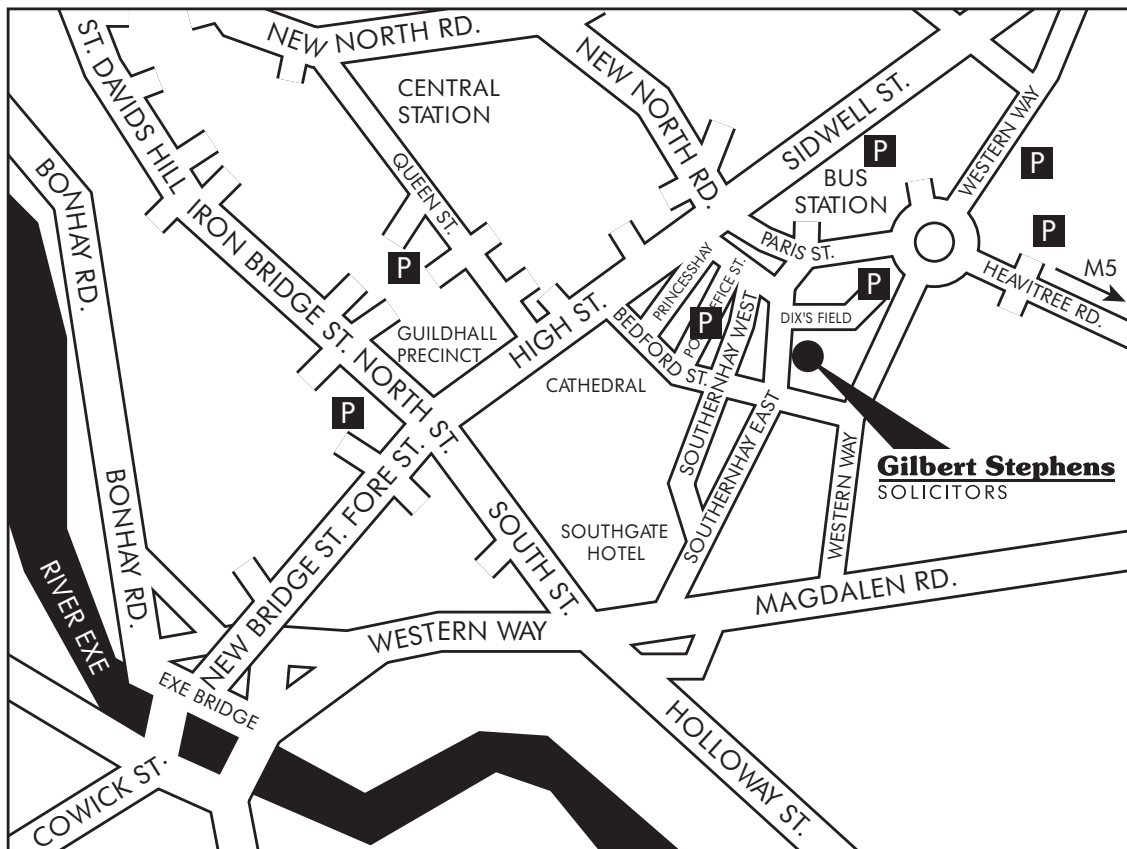

How To Find Us

The Gilbert Stephens offices are in the centre of Exeter in Southernhay with on street parking right outside.

Parking

Parking is available outside our offices on per hour meters. Longer term parking is also available and the car parks are shown on the map.

By Bus

The Bus Station on Paris Street is just a couple of minutes walk from our offices. It is marked at the top of the map.

By Train

Exeter St. Davids station (not marked) is the nearest national station. A taxi will take about 5 minutes from the station to our offices. The nearest station is Central station but is served by local lines only.